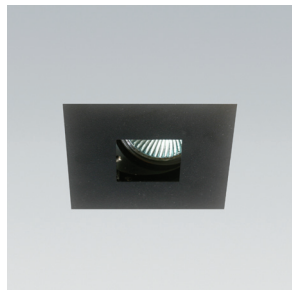

Lucent®

Lucent ProSpex® Xicato LED

Product shown: ProSpex Plus Accent

XICATO
Making sense with LEDs

ProSpex[®] Xicato 400 Lumen Range

400 lumen Xicato modules (at 700ma drive current) are available for the following Lucent ProSpex luminaires. The modules are available with 50mm ø reflectors with 24°, 40° and 60° beam distributions and with 3000K colour temperature with a CRI of >80.

Soft 70

Trim or Trimless.
Fixed or Accent.

Less Trim

Fixed or Accent.

Focus 90

Fixed or Accent.
IP versions available up to IP65.

Soft Square

Trim or Trimless.
Fixed or Accent.

Pinhole 90

Trim or Trimless.
Fixed or Accent.

90 Square

Trim or Trimless.
Accent only.

Pinhole Edge

Trim or Trimless.
Fixed, Accent and Washlight.
IP44 available.

ProSpex[®] Xicato Accent 700-1300 Lumens

Available for 700, 1000 and 1300 lumen modules with 70mm and 93mm ø reflectors with 20°, 40° and 60° beam distributions and with 2700K, 3000K and 4000K colour temperatures with a CRI of >80.

95 CRI "artists series" in 700 lumen version only.

ProSpot XSM

Track or Mono Point
mounted spotlight.

ProSpex Gimbal Midi

Trim or Trimless.
One, two or three LED modules
70mm reflector size only.

ProSpex® Xicato 400 - 1300 Lumen Range